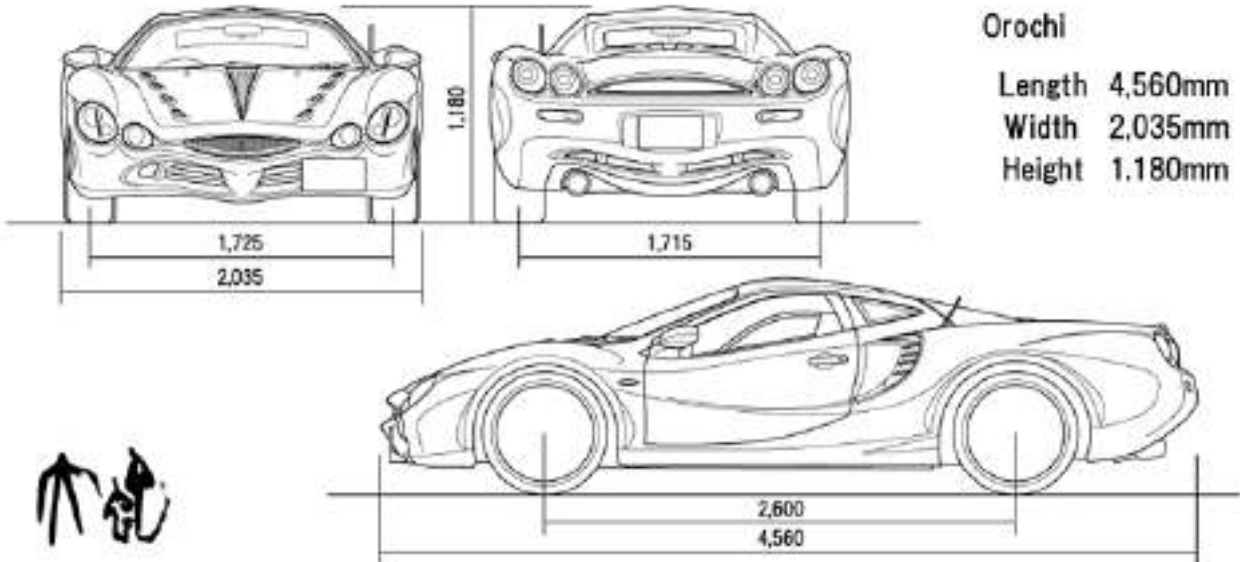

SPECIFICATIONS		Mitsuoka "OROCHI"
<b>■ POWER</b>		
Engine	TOYOTA 3MZ 3,311cc V6	
Valvetrain	DOHC 24 valves	
Horsepower	233hp @ 5,600rpm	
Torque	33.4kg-m @ 4,400rpm	
Transmission	5-speed Automatic	
Drive wheels	Rear-wheel drive	
<b>■ HANDLING &amp; CHASSIS</b>		
Steering	Power rack-and-pinion	
Suspension	Front	Independent, double-wishbone with coil springs over shock absorbers, stabilizer bar
	Rear	Independent, double-wishbone with coil springs over shock absorbers, stabilizer bar
Brakes	Front	Ventilated disc brakes
	Rear	Ventilated disc brakes
Wheel and Tires	Front	18" aluminum alloy wheels with 245/45ZR18 tires
	Rear	18" aluminum alloy wheels with 285/40ZR18 tires
Body / doors	Handmade FRP / Side-impact door beam	
Chassis	In-house design space frame with original front impact absorber	
<b>■ DIMENTIONS</b>		
Exterior	Overall length	4,560mm
	Wheelbase	2,600mm
	Overall width	2,035mm
	Track width	1,725x1,715mm (Fr x Rr)
	Overall height	1,180mm
Capacities & Weight	Curb weight	1,590kg
	Fuel capacity	65L