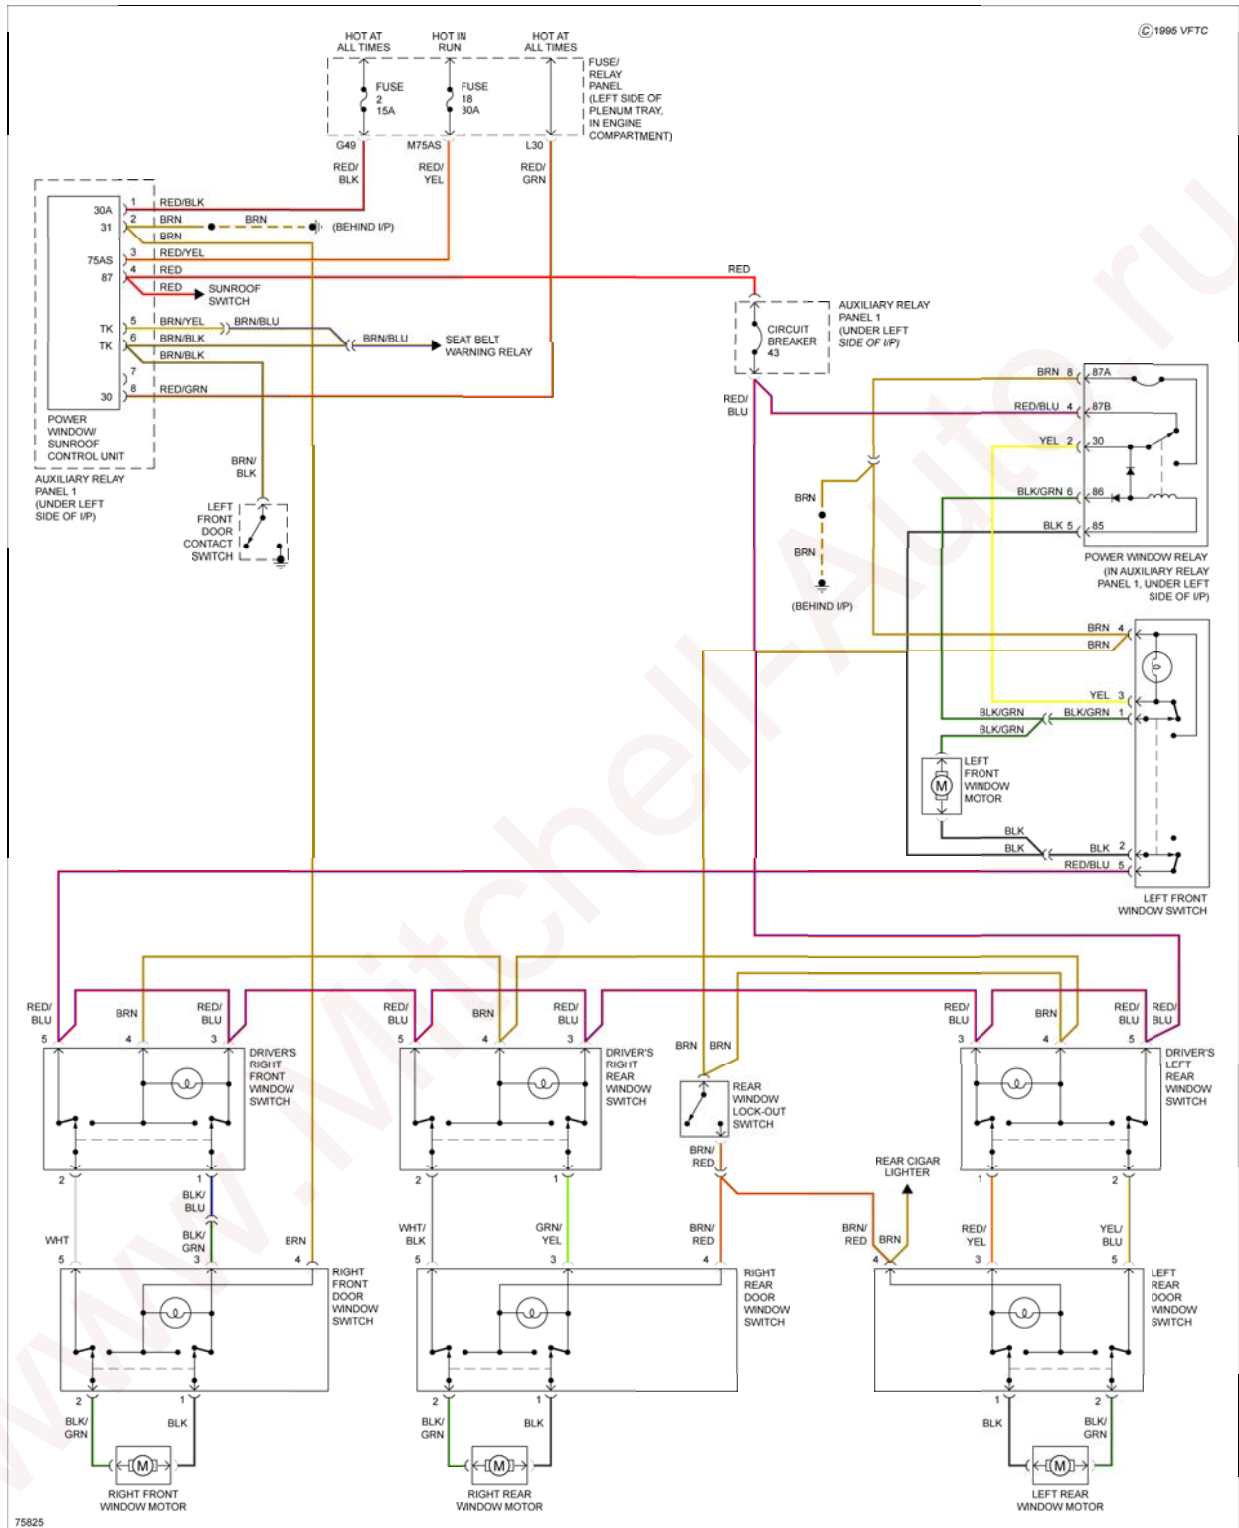

Fig. 6: Memory Seat Circuit

POWER ANTENNA

Fig. 7: Power Antenna Circuit

POWER DOOR LOCKS

Fig. 8: Power Door Locks Circuit

POWER MIRRORS

1985 Audi 5000 S

SYSTEM WIRING DIAGRAMS S Audi - 5000 S

Fig. 9: Power Mirrors Circuit

EXCEPT TURBO

1985 Audi 5000 S

SYSTEM WIRING DIAGRAMS S Audi - 5000 S

Fig. 10: Except Turbo, Power Mirrors Circuit

TURBO

Fig. 11: Turbo, Power Mirrors Circuit

POWER WINDOWS

Fig. 12: Power Windows Circuit

EXCEPT TURBO

Fig. 13: Except Turbo, Power Windows Circuit

TURBO

Fig. 14: Turbo, Power Windows Circuit

RADIO

Fig. 15: Radio Circuit

STARTING/CHARGING

Fig. 16: Charging Circuit

Fig. 17: Starting Circuit

EXCEPT TURBO

Fig. 18: Except Turbo, Charging Circuit

Fig. 19: Except Turbo, Starting Circuit

TURBO

Fig. 20: Turbo, Charging Circuit

Fig. 21: Turbo, Starting Circuit