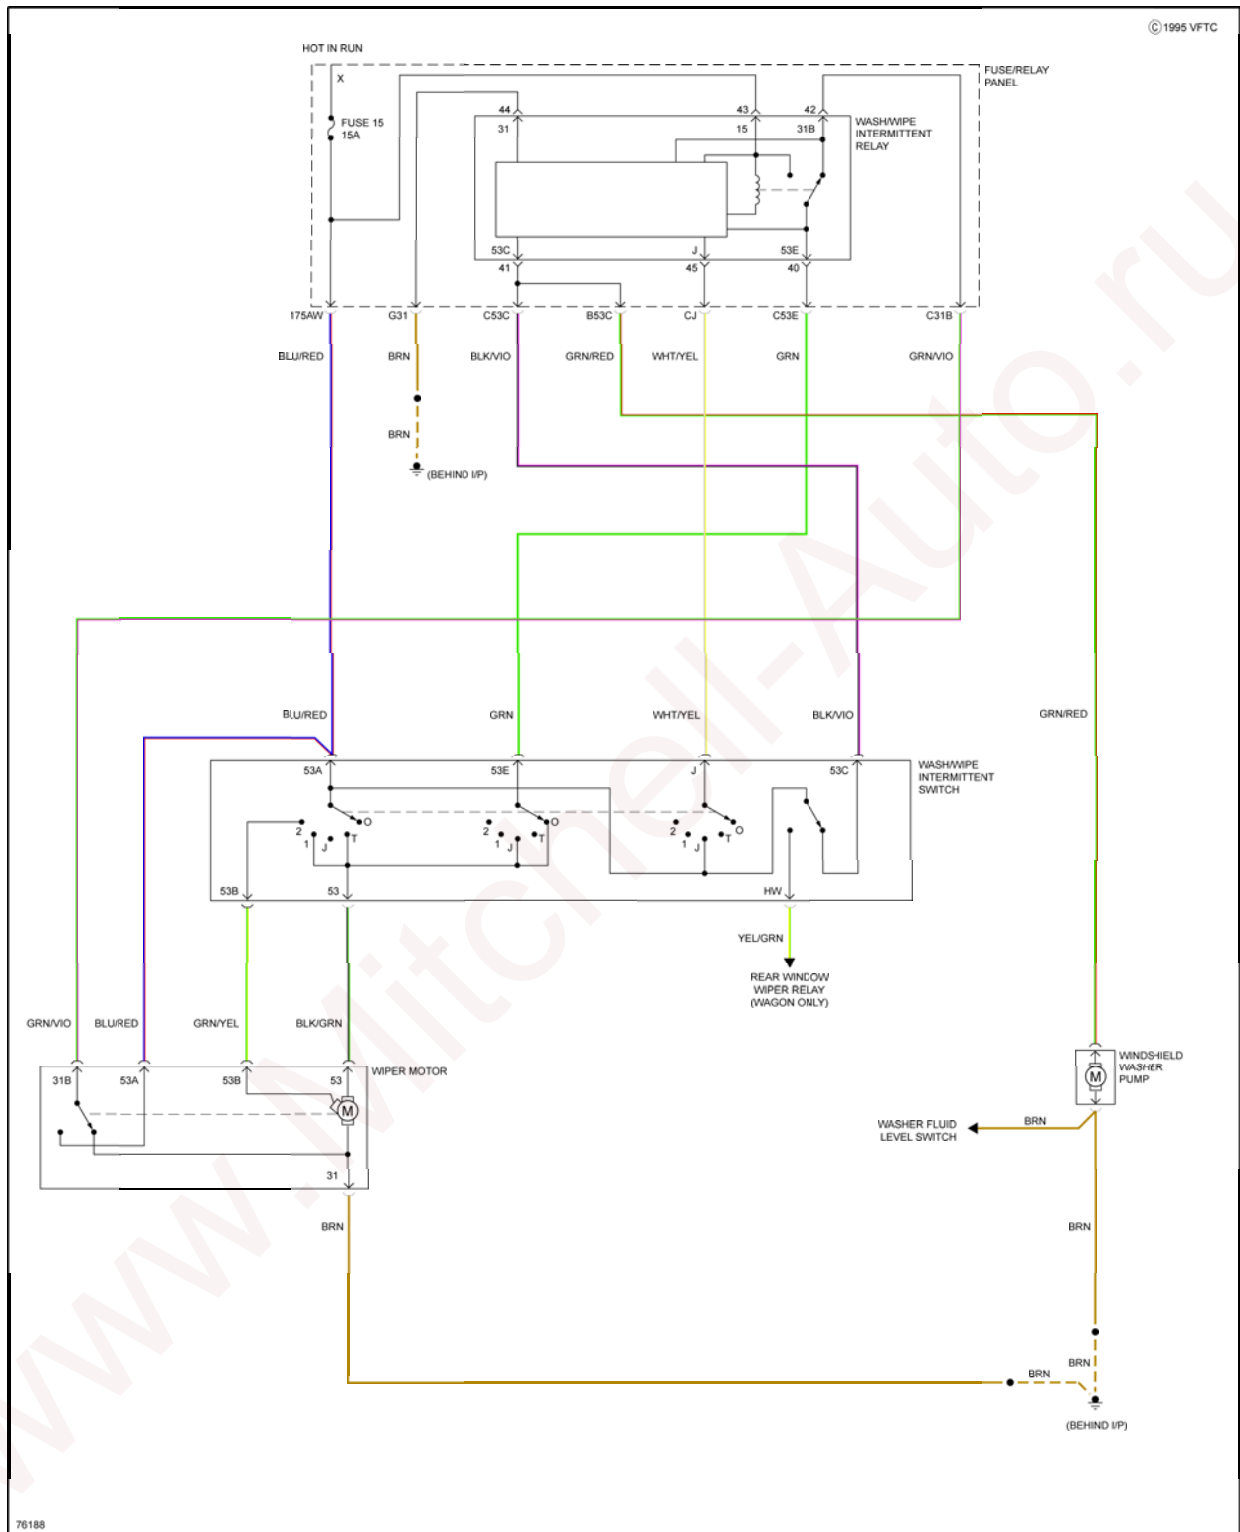

Fig. 6: Memory Seat Circuit

POWER ANTENNA

Fig. 7: Power Antenna Circuit

POWER DOOR LOCKS

Fig. 8: Power Door Locks Circuit

POWER MIRRORS

1985 Audi 5000 S

SYSTEM WIRING DIAGRAMS S Audi - 5000 S

Fig. 9: Power Mirrors Circuit

EXCEPT TURBO

1985 Audi 5000 S

SYSTEM WIRING DIAGRAMS S Audi - 5000 S

Fig. 10: Except Turbo, Power Mirrors Circuit

TURBO

Fig. 11: Turbo, Power Mirrors Circuit

POWER WINDOWS

Fig. 16: Charging Circuit

Fig. 17: Starting Circuit

EXCEPT TURBO

Fig. 18: Except Turbo, Charging Circuit

Fig. 19: Except Turbo, Starting Circuit

TURBO

Fig. 20: Turbo, Charging Circuit

Fig. 21: Turbo, Starting Circuit

WIPER/WASHER

Fig. 22: Front Wiper/Washer Circuit

Fig. 23: Rear Wiper/Washer Circuit