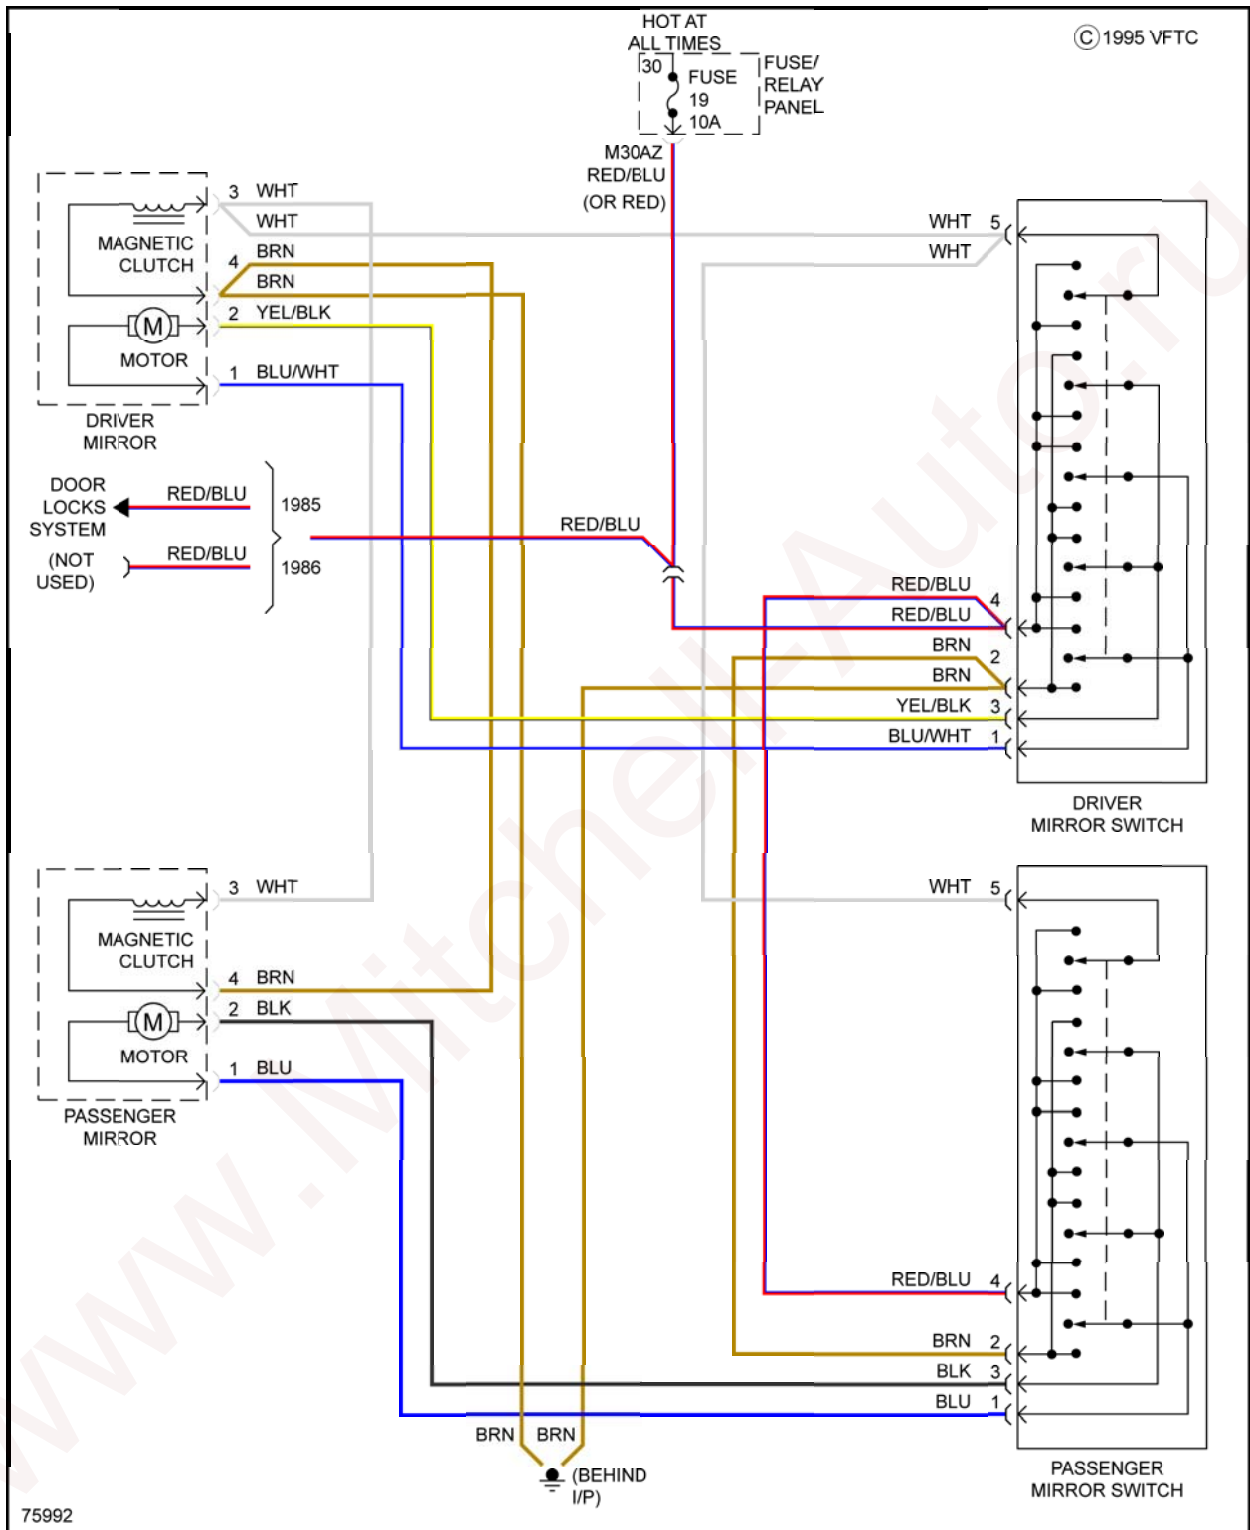

Fig. 6: Memory Seat Circuit

POWER ANTENNA

Fig. 7: Power Antenna Circuit

POWER DOOR LOCKS

Fig. 8: Power Door Locks Circuit

POWER MIRRORS

1985 Audi 5000 S

SYSTEM WIRING DIAGRAMS S Audi - 5000 S

Fig. 9: Power Mirrors Circuit

EXCEPT TURBO

1985 Audi 5000 S

SYSTEM WIRING DIAGRAMS S Audi - 5000 S

Fig. 10: Except Turbo, Power Mirrors Circuit

TURBO

Fig. 11: Turbo, Power Mirrors Circuit

POWER WINDOWS

Fig. 12: Power Windows Circuit

EXCEPT TURBO

Fig. 13: Except Turbo, Power Windows Circuit

TURBO

Fig. 14: Turbo, Power Windows Circuit

RADIO

Fig. 15: Radio Circuit

STARTING/CHARGING

Fig. 16: Charging Circuit

Fig. 17: Starting Circuit

EXCEPT TURBO

Fig. 18: Except Turbo, Charging Circuit

Fig. 19: Except Turbo, Starting Circuit

TURBO

Fig. 20: Turbo, Charging Circuit

Fig. 21: Turbo, Starting Circuit