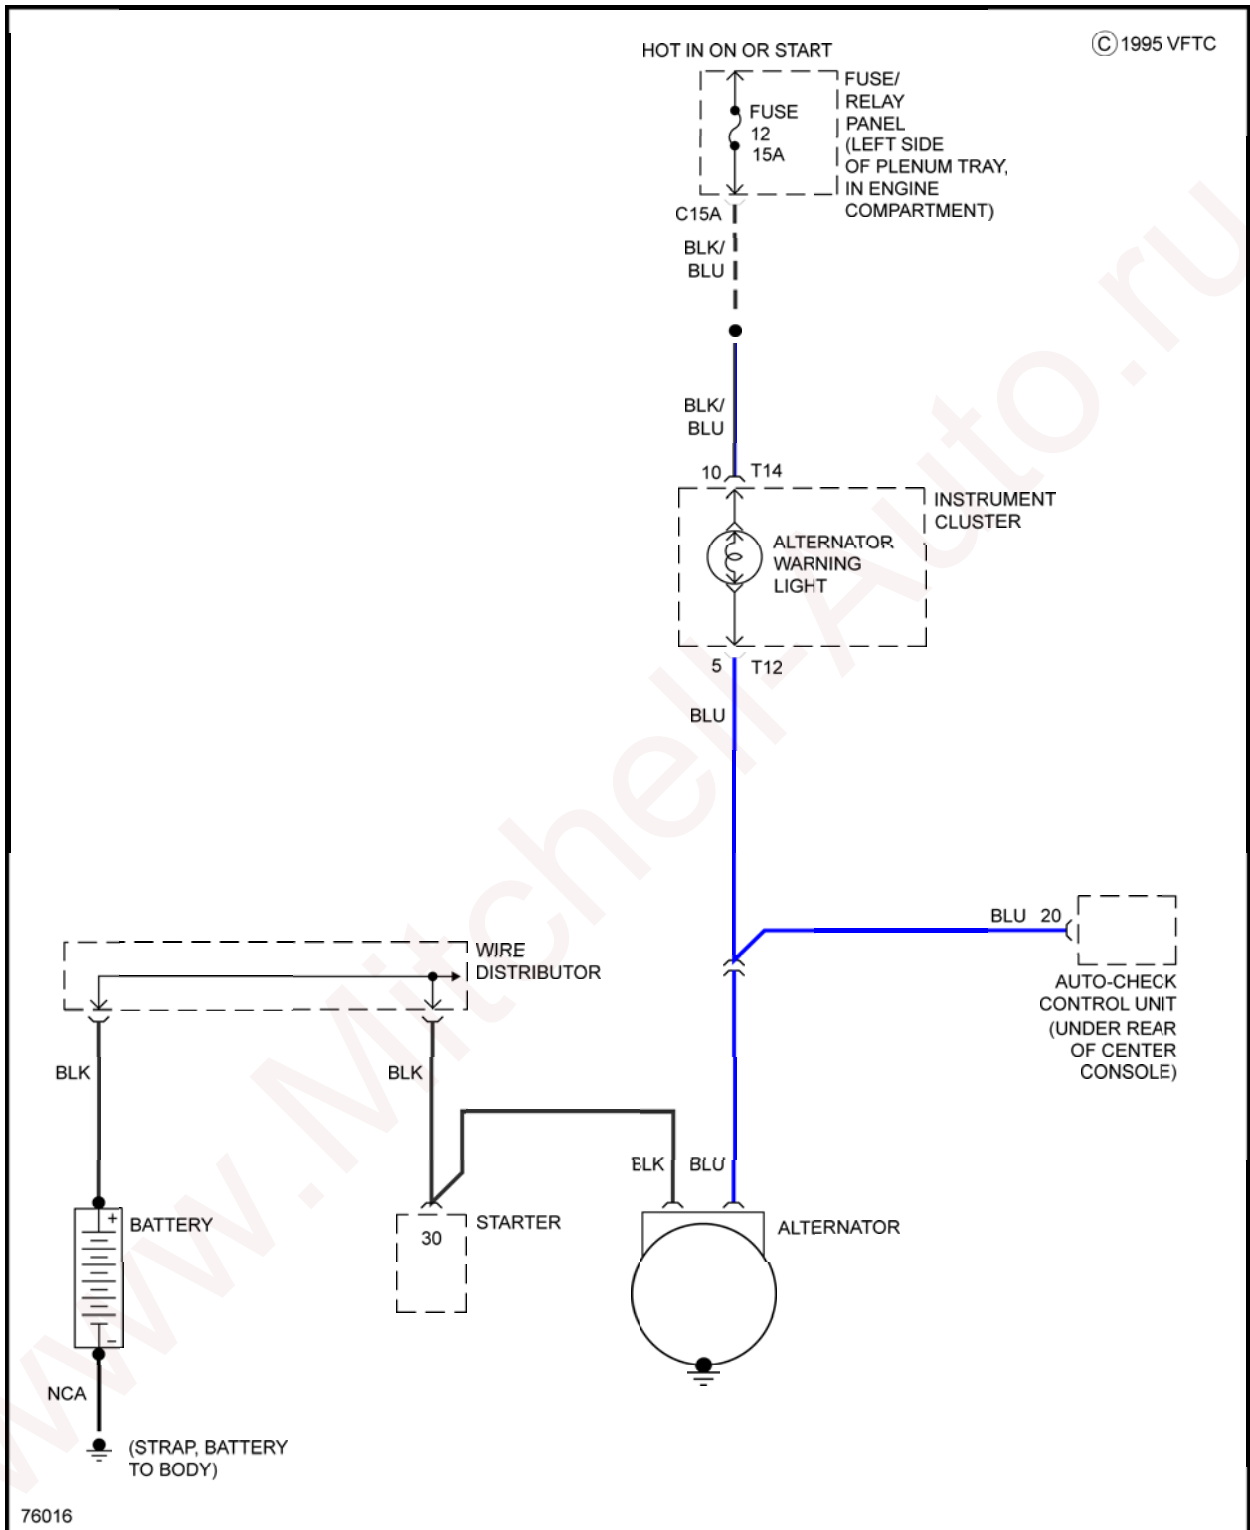

Fig. 9: Power Mirrors Circuit

EXCEPT TURBO

1985 Audi 5000 S

SYSTEM WIRING DIAGRAMS S Audi - 5000 S

Fig. 10: Except Turbo, Power Mirrors Circuit

TURBO

Fig. 11: Turbo, Power Mirrors Circuit

POWER WINDOWS

Fig. 12: Power Windows Circuit

EXCEPT TURBO

Fig. 13: Except Turbo, Power Windows Circuit

TURBO

Fig. 14: Turbo, Power Windows Circuit

RADIO

Fig. 15: Radio Circuit

STARTING/CHARGING

Fig. 16: Charging Circuit

Fig. 17: Starting Circuit

EXCEPT TURBO

Fig. 18: Except Turbo, Charging Circuit

Fig. 19: Except Turbo, Starting Circuit

TURBO

Fig. 20: Turbo, Charging Circuit

Fig. 21: Turbo, Starting Circuit

WIPER/WASHER

Fig. 22: Front Wiper/Washer Circuit

Fig. 23: Rear Wiper/Washer Circuit