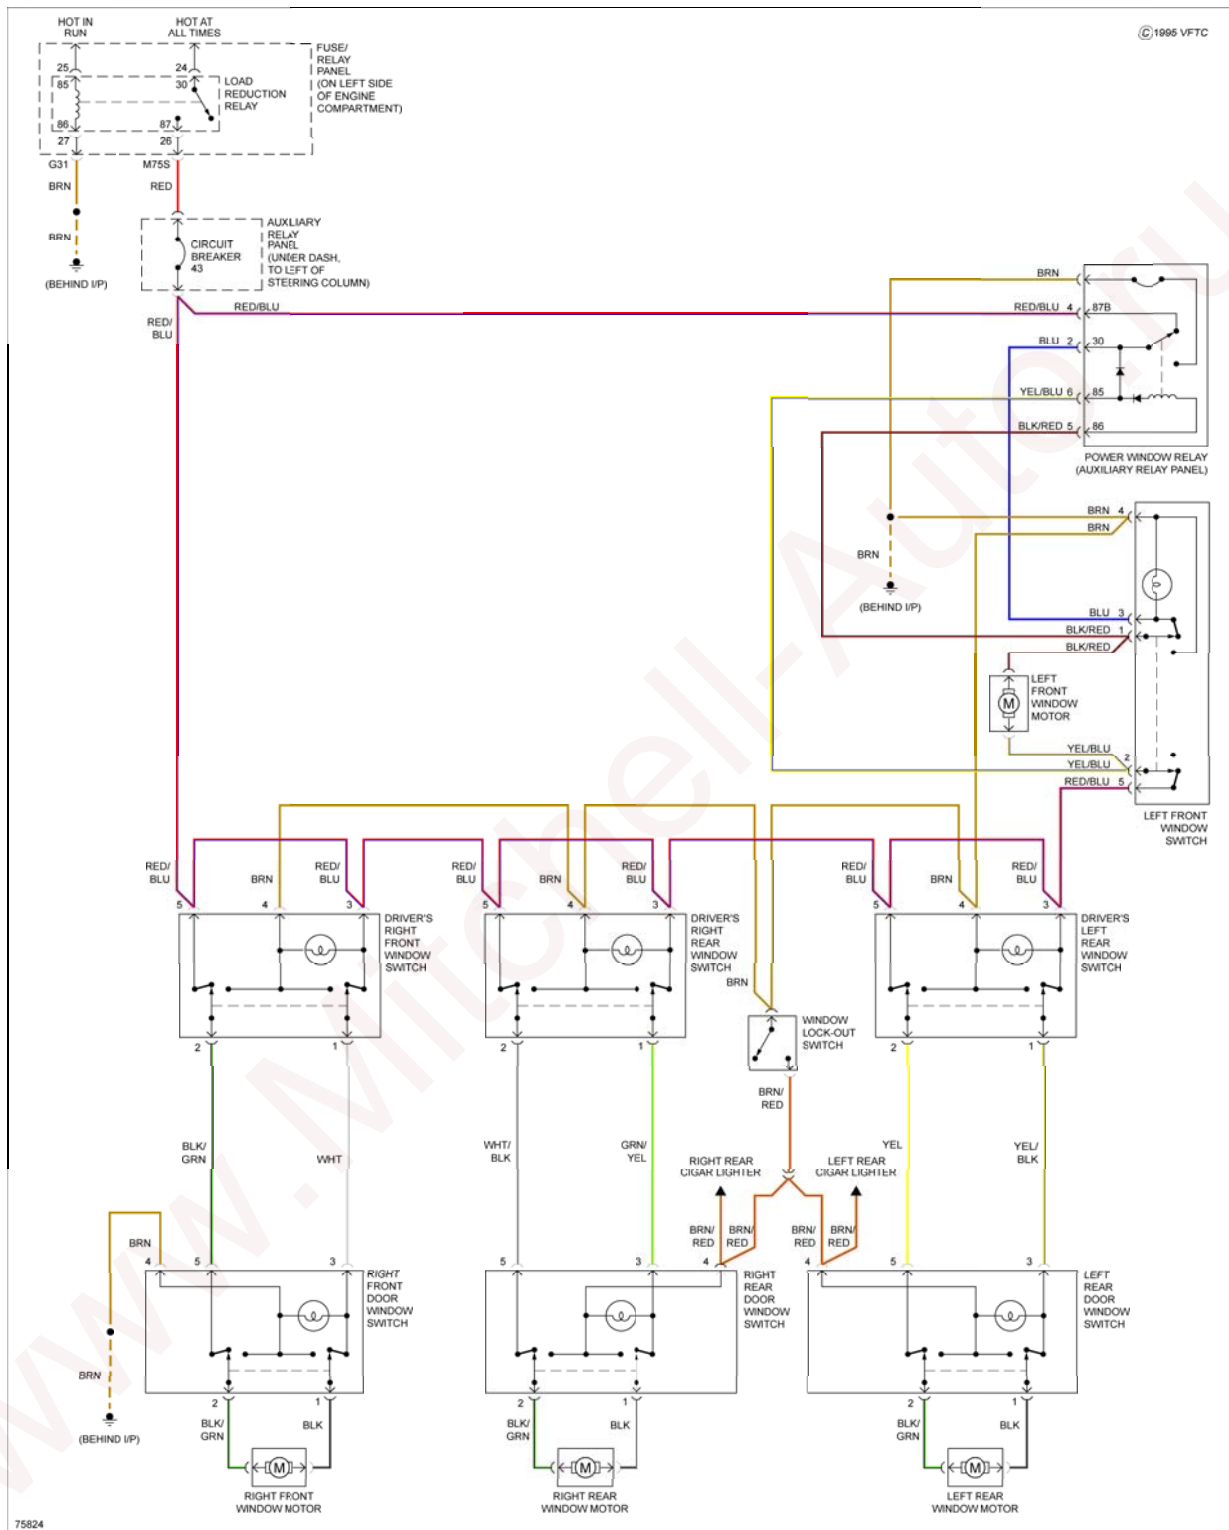

Fig. 3: Turbo, Cooling Fan Circuit

DEFOGGERS

Fig. 4: Defoggers Circuit

HORN

Fig. 5: Horn Circuit

MEMORY SYSTEMS

1985 Audi 500 S

SYSTEM WIRING DIAGRAMS S Audi - 500 S

Fig. 6: Memory Seat Circuit

POWER ANTENNA

Fig. 7: Power Antenna Circuit

POWER DOOR LOCKS

Fig. 8: Power Door Locks Circuit

POWER MIRRORS

1985 Audi 5000 S

SYSTEM WIRING DIAGRAMS S Audi - 5000 S

Fig. 9: Power Mirrors Circuit

EXCEPT TURBO

1985 Audi 5000 S

SYSTEM WIRING DIAGRAMS S Audi - 5000 S

Fig. 10: Except Turbo, Power Mirrors Circuit

TURBO

Fig. 11: Turbo, Power Mirrors Circuit

POWER WINDOWS

Fig. 12: Power Windows Circuit

EXCEPT TURBO

Fig. 13: Except Turbo, Power Windows Circuit

TURBO

Fig. 14: Turbo, Power Windows Circuit

RADIO

Fig. 15: Radio Circuit

STARTING/CHARGING