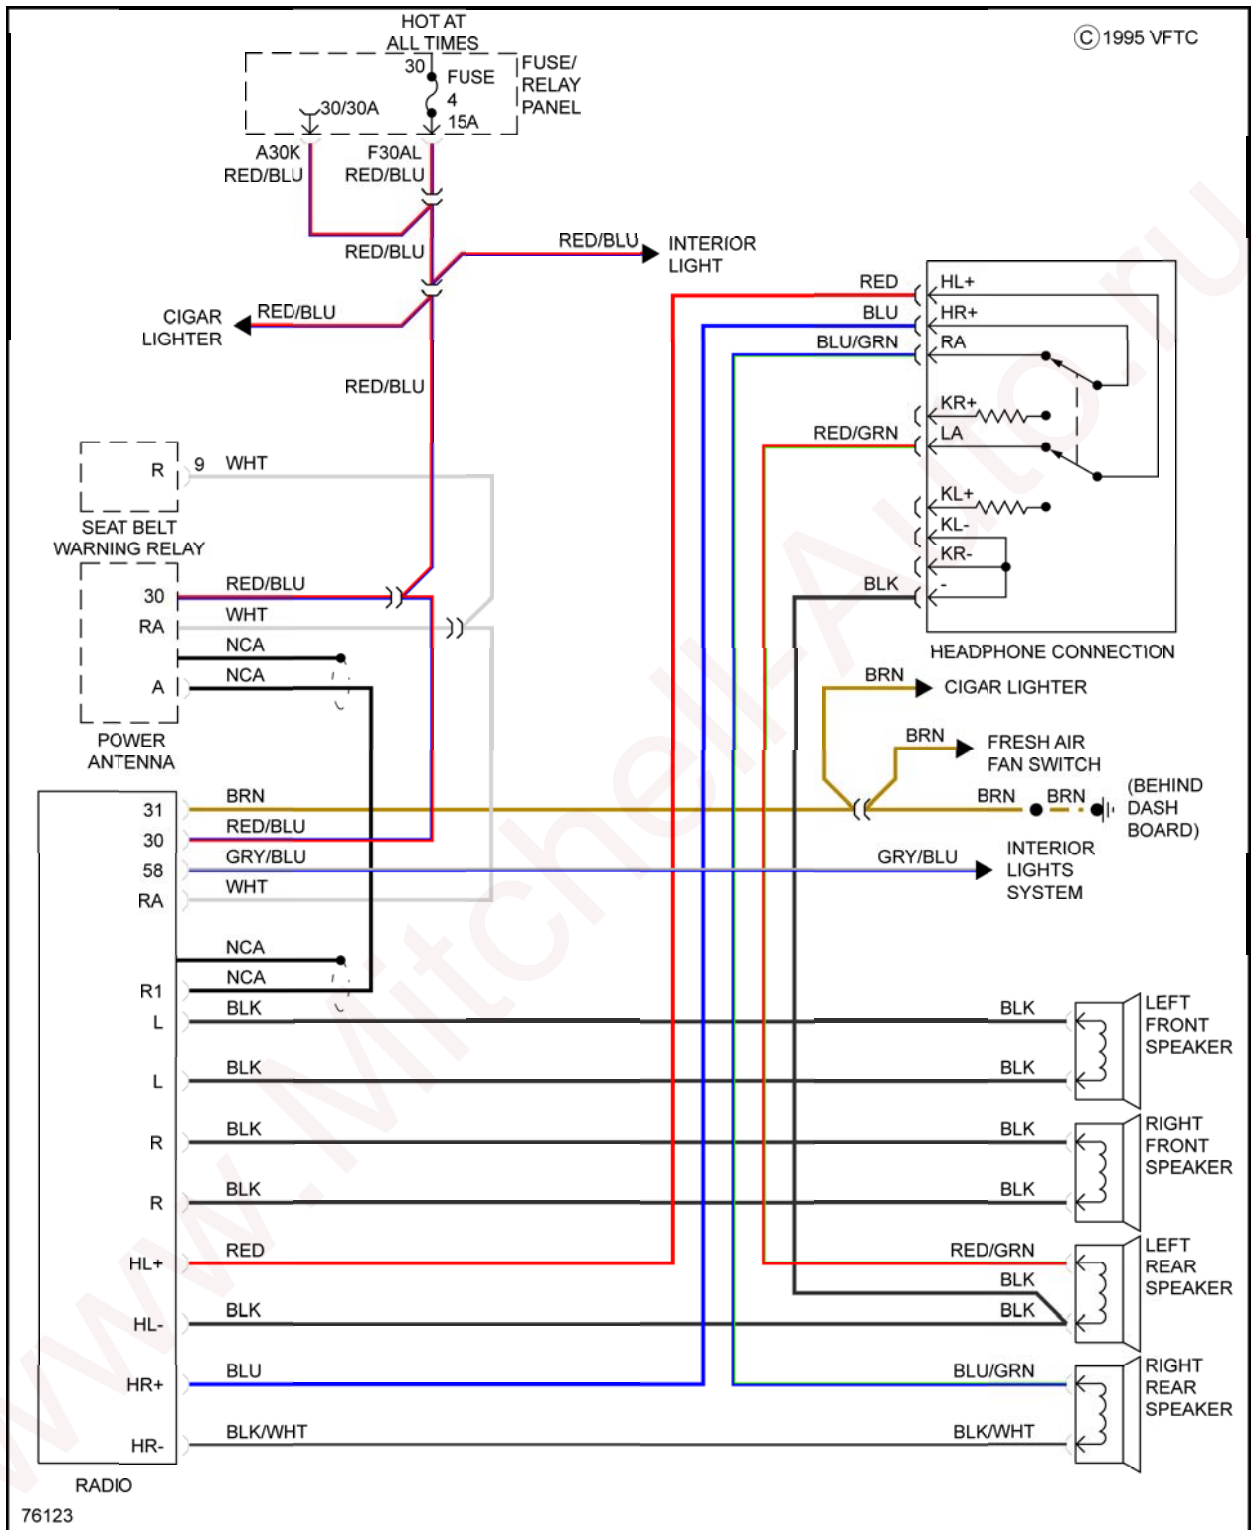

Fig. 6: Memory Seat Circuit

POWER ANTENNA

Fig. 7: Power Antenna Circuit

POWER DOOR LOCKS

Fig. 8: Power Door Locks Circuit

POWER MIRRORS

1985 Audi 5000 S

SYSTEM WIRING DIAGRAMS S Audi - 5000 S

Fig. 9: Power Mirrors Circuit

EXCEPT TURBO

1985 Audi 5000 S

SYSTEM WIRING DIAGRAMS S Audi - 5000 S

Fig. 10: Except Turbo, Power Mirrors Circuit

TURBO

Fig. 11: Turbo, Power Mirrors Circuit

POWER WINDOWS

Fig. 12: Power Windows Circuit

EXCEPT TURBO

Fig. 13: Except Turbo, Power Windows Circuit

TURBO

Fig. 14: Turbo, Power Windows Circuit

RADIO

Fig. 15: Radio Circuit

STARTING/CHARGING

Fig. 16: Charging Circuit

Fig. 17: Starting Circuit

EXCEPT TURBO

Fig. 18: Except Turbo, Charging Circuit

Fig. 19: Except Turbo, Starting Circuit

TURBO

Fig. 20: Turbo, Charging Circuit

Fig. 21: Turbo, Starting Circuit