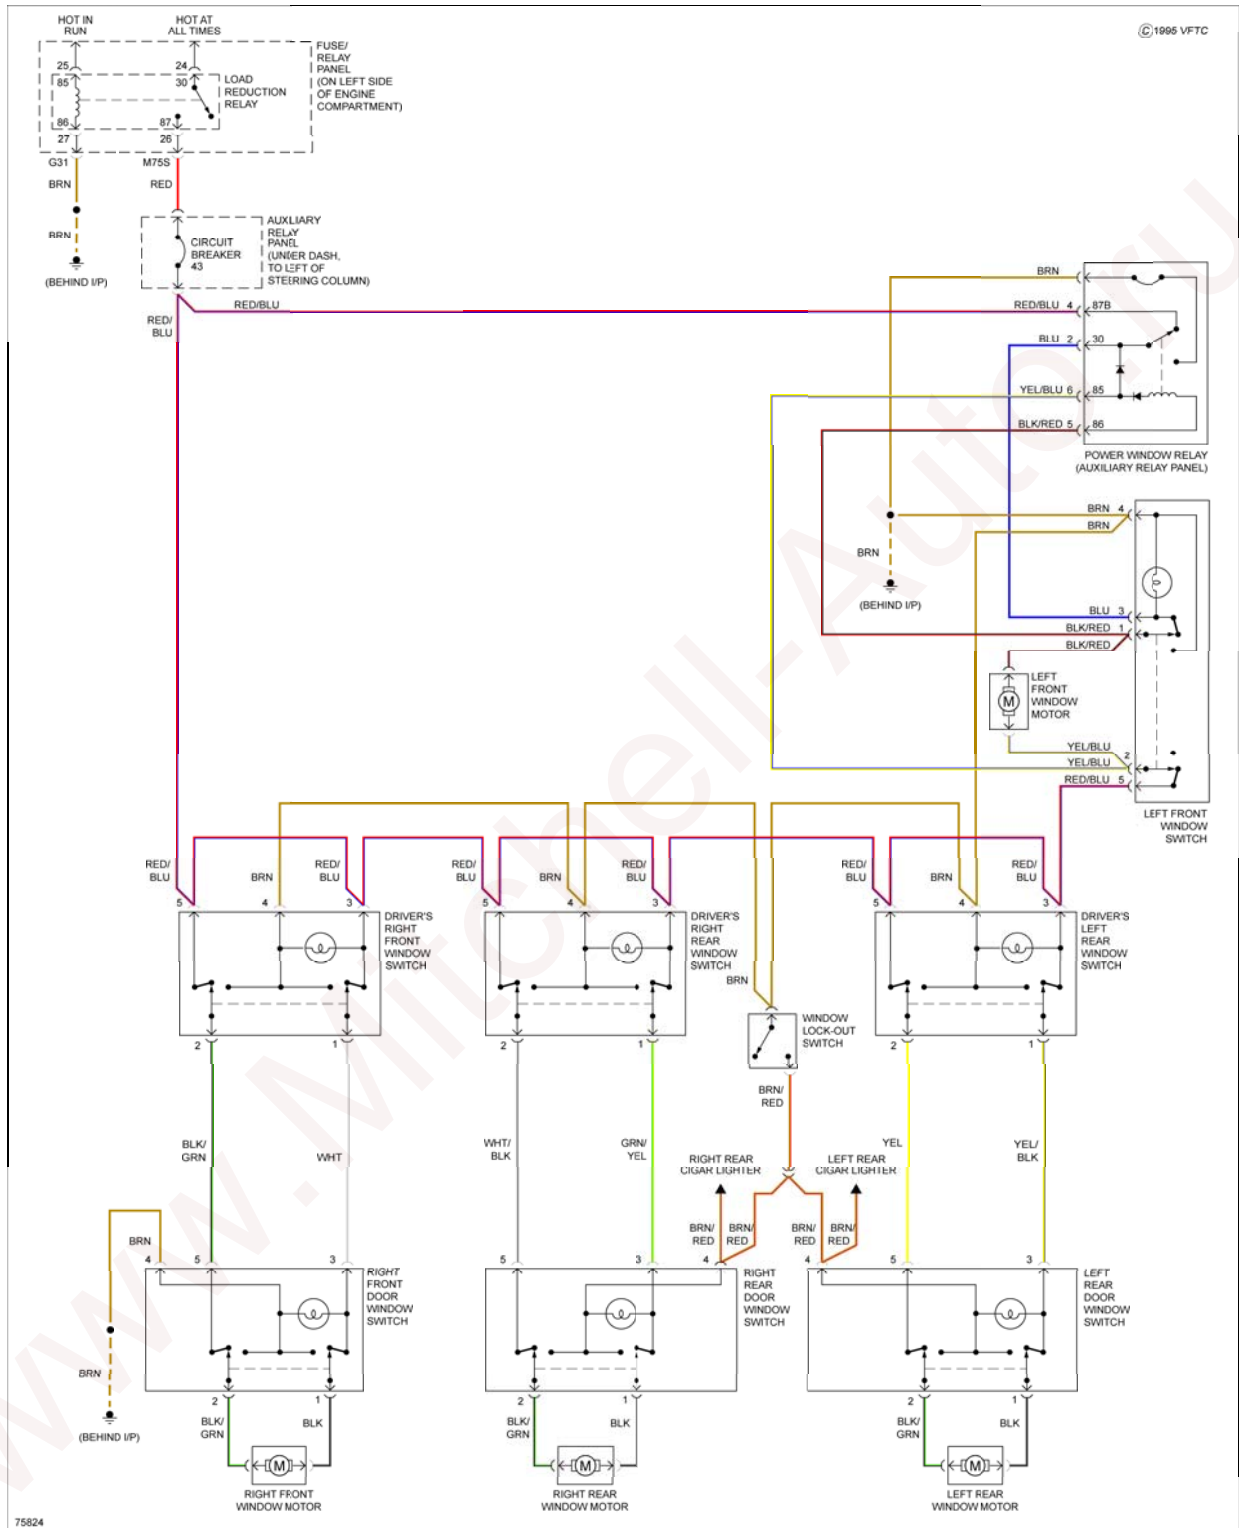

Fig. 6: Memory Seat Circuit

POWER ANTENNA

Fig. 7: Power Antenna Circuit

POWER DOOR LOCKS

Fig. 8: Power Door Locks Circuit

POWER MIRRORS

1985 Audi 5000 S

SYSTEM WIRING DIAGRAMS S Audi - 5000 S

Fig. 9: Power Mirrors Circuit

EXCEPT TURBO

1985 Audi 5000 S

SYSTEM WIRING DIAGRAMS S Audi - 5000 S

Fig. 10: Except Turbo, Power Mirrors Circuit

TURBO

Fig. 11: Turbo, Power Mirrors Circuit

POWER WINDOWS

Fig. 12: Power Windows Circuit

EXCEPT TURBO

Fig. 13: Except Turbo, Power Windows Circuit

TURBO

Fig. 14: Turbo, Power Windows Circuit

RADIO

Fig. 15: Radio Circuit

STARTING/CHARGING

Fig. 16: Charging Circuit

Fig. 17: Starting Circuit

EXCEPT TURBO

Fig. 18: Except Turbo, Charging Circuit

Fig. 19: Except Turbo, Starting Circuit

TURBO

Fig. 20: Turbo, Charging Circuit

Fig. 21: Turbo, Starting Circuit