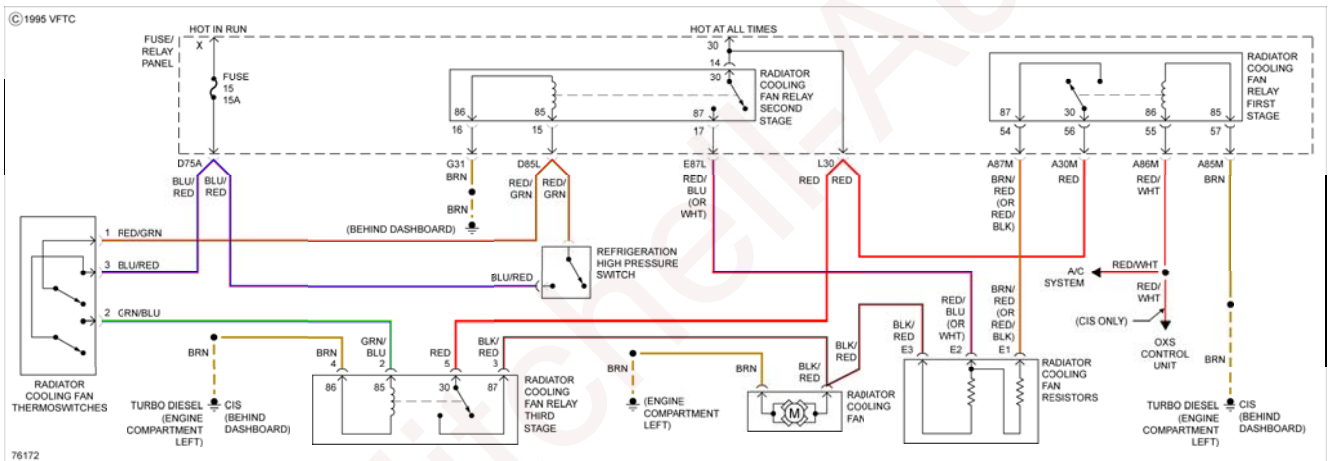

SYSTEM WIRING DIAGRAMS S

Audi - 5000 S

COOLING FAN

www.Mitchell-Auto.ru

Fig. 1: Cooling Fan Circuit

EXCEPT TURBO

Fig. 2: Except Turbo, Cooling Fan Circuit

TURBO

Fig. 3: Turbo, Cooling Fan Circuit

DEFOGGERS

Fig. 4: Defoggers Circuit

HORN

Fig. 5: Horn Circuit

MEMORY SYSTEMS

1985 Audi 500 S

SYSTEM WIRING DIAGRAMS S Audi - 500 S

Fig. 6: Memory Seat Circuit

POWER ANTENNA

Fig. 7: Power Antenna Circuit

POWER DOOR LOCKS

Fig. 8: Power Door Locks Circuit

POWER MIRRORS

1985 Audi 5000 S

SYSTEM WIRING DIAGRAMS S Audi - 5000 S

Fig. 9: Power Mirrors Circuit

EXCEPT TURBO

1985 Audi 5000 S

SYSTEM WIRING DIAGRAMS S Audi - 5000 S

Fig. 10: Except Turbo, Power Mirrors Circuit

TURBO

Fig. 11: Turbo, Power Mirrors Circuit

POWER WINDOWS