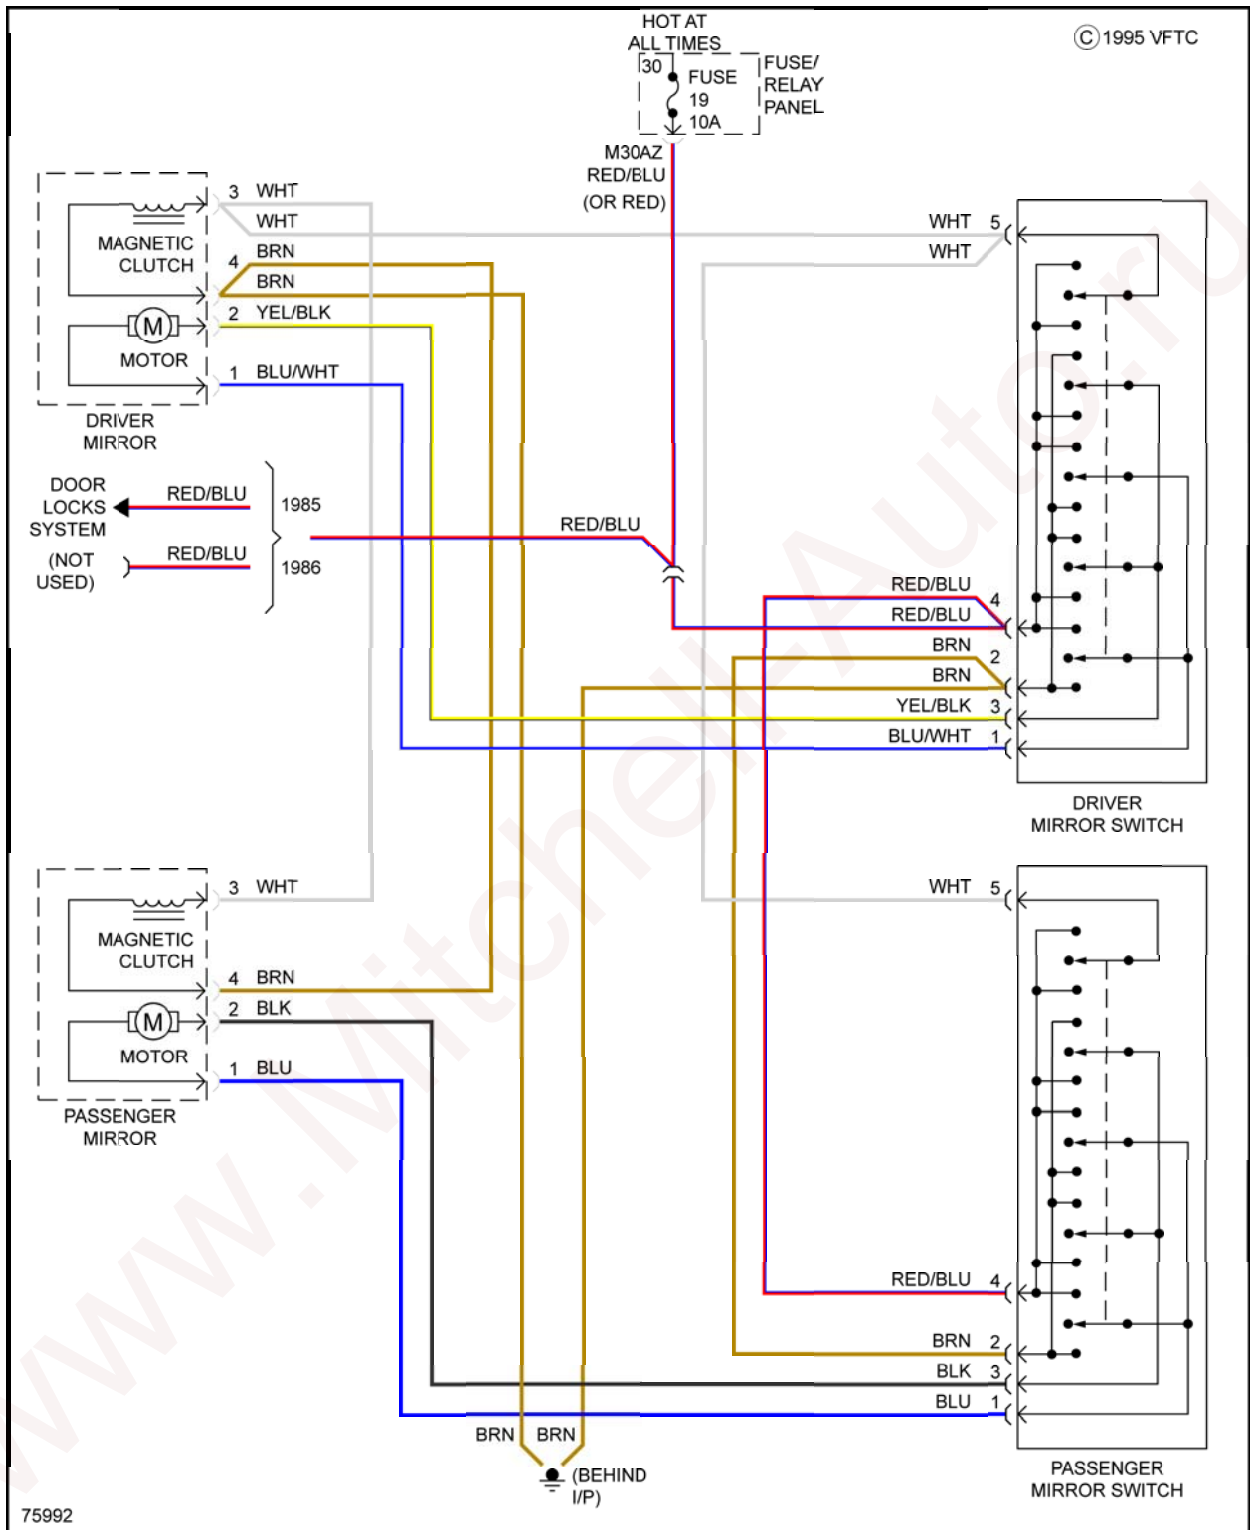

Fig. 3: Turbo, Cooling Fan Circuit

DEFOGGERS

Fig. 4: Defoggers Circuit

HORN

Fig. 5: Horn Circuit

MEMORY SYSTEMS

1985 Audi 500 S

SYSTEM WIRING DIAGRAMS S Audi - 500 S

Fig. 6: Memory Seat Circuit

POWER ANTENNA

Fig. 7: Power Antenna Circuit

POWER DOOR LOCKS

Fig. 8: Power Door Locks Circuit

POWER MIRRORS

1985 Audi 5000 S

SYSTEM WIRING DIAGRAMS S Audi - 5000 S

Fig. 9: Power Mirrors Circuit

EXCEPT TURBO

1985 Audi 5000 S

SYSTEM WIRING DIAGRAMS S Audi - 5000 S

Fig. 10: Except Turbo, Power Mirrors Circuit

TURBO

Fig. 11: Turbo, Power Mirrors Circuit

POWER WINDOWS

Fig. 12: Power Windows Circuit

EXCEPT TURBO

Fig. 13: Except Turbo, Power Windows Circuit

TURBO

Fig. 14: Turbo, Power Windows Circuit

RADIO

Fig. 15: Radio Circuit

STARTING/CHARGING