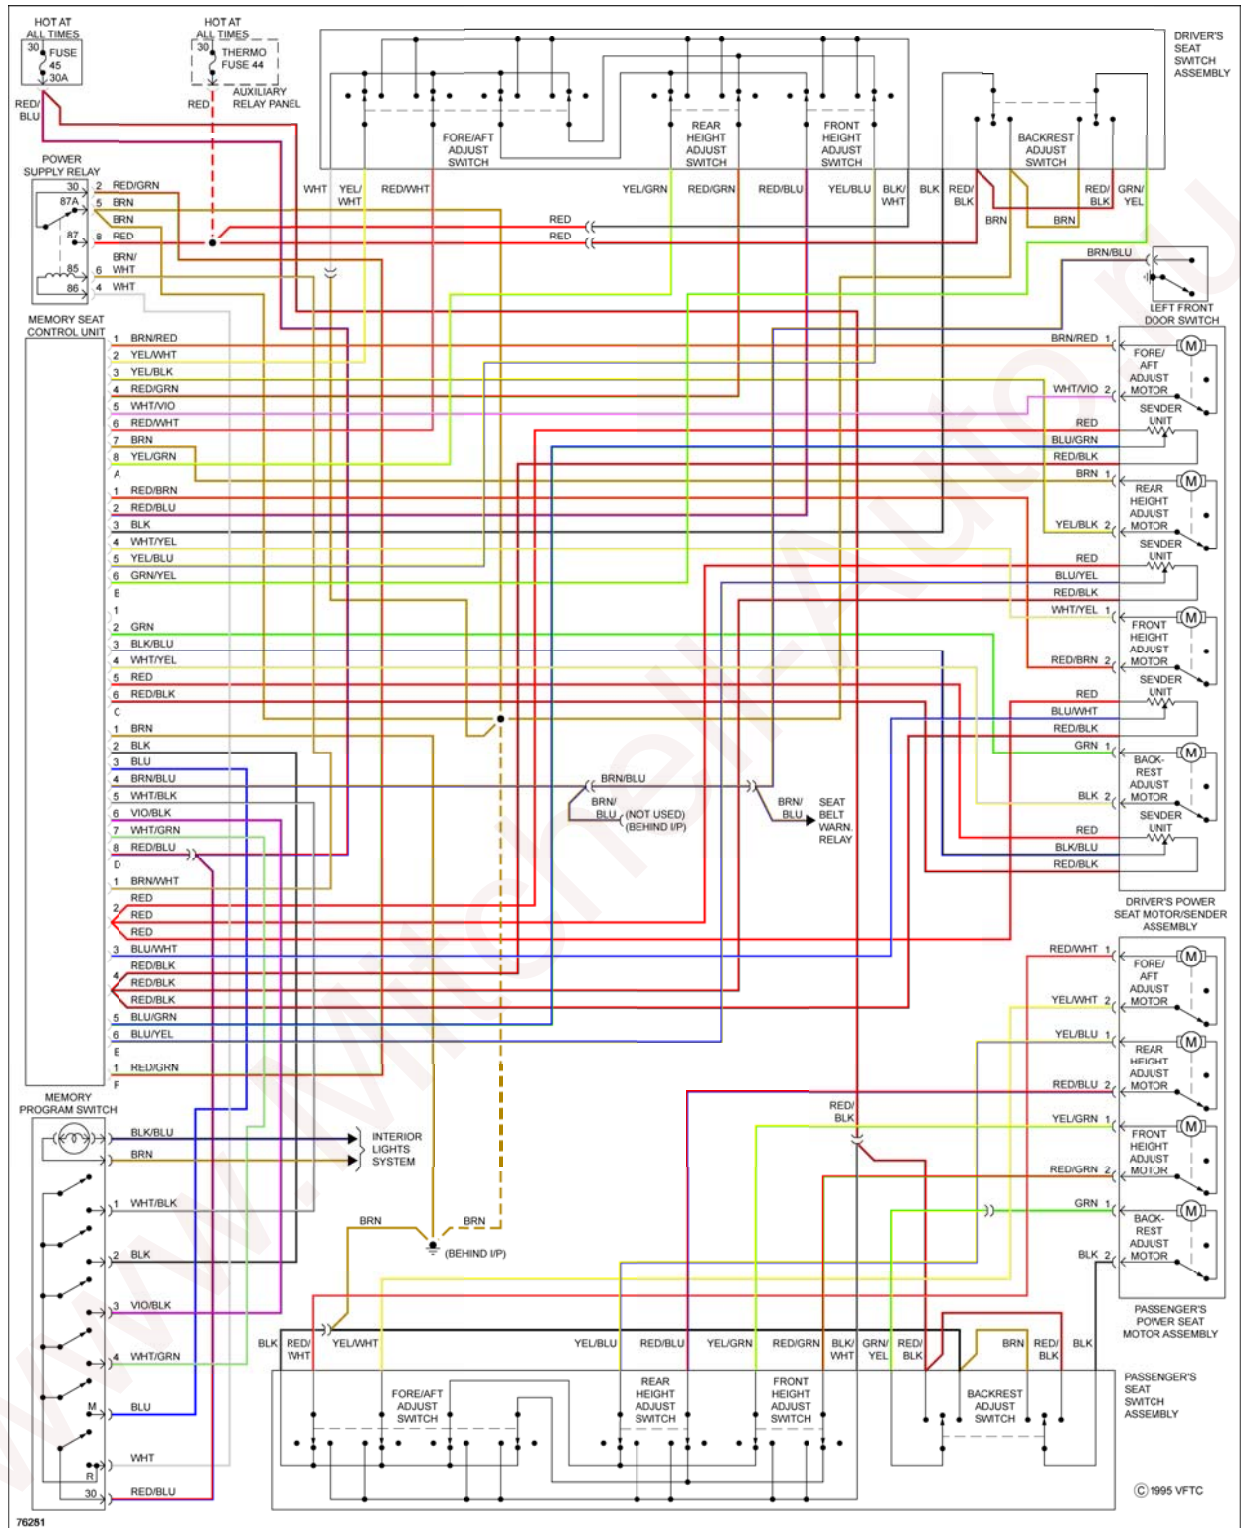

SYSTEM WIRING DIAGRAMS S

Audi - 5000 S

COOLING FAN

www.Mitchell-Auto.ru

Fig. 1: Cooling Fan Circuit

EXCEPT TURBO

Fig. 2: Except Turbo, Cooling Fan Circuit

TURBO

Fig. 3: Turbo, Cooling Fan Circuit

DEFOGGERS

Fig. 4: Defoggers Circuit

HORN

Fig. 5: Horn Circuit

MEMORY SYSTEMS

1985 Audi 500 S

SYSTEM WIRING DIAGRAMS S Audi - 500 S

Fig. 6: Memory Seat Circuit

POWER ANTENNA

Fig. 7: Power Antenna Circuit

POWER DOOR LOCKS

Fig. 8: Power Door Locks Circuit

POWER MIRRORS

1985 Audi 5000 S

SYSTEM WIRING DIAGRAMS S Audi - 5000 S

Fig. 9: Power Mirrors Circuit

EXCEPT TURBO

1985 Audi 5000 S

SYSTEM WIRING DIAGRAMS S Audi - 5000 S

Fig. 10: Except Turbo, Power Mirrors Circuit

TURBO

Fig. 11: Turbo, Power Mirrors Circuit

POWER WINDOWS