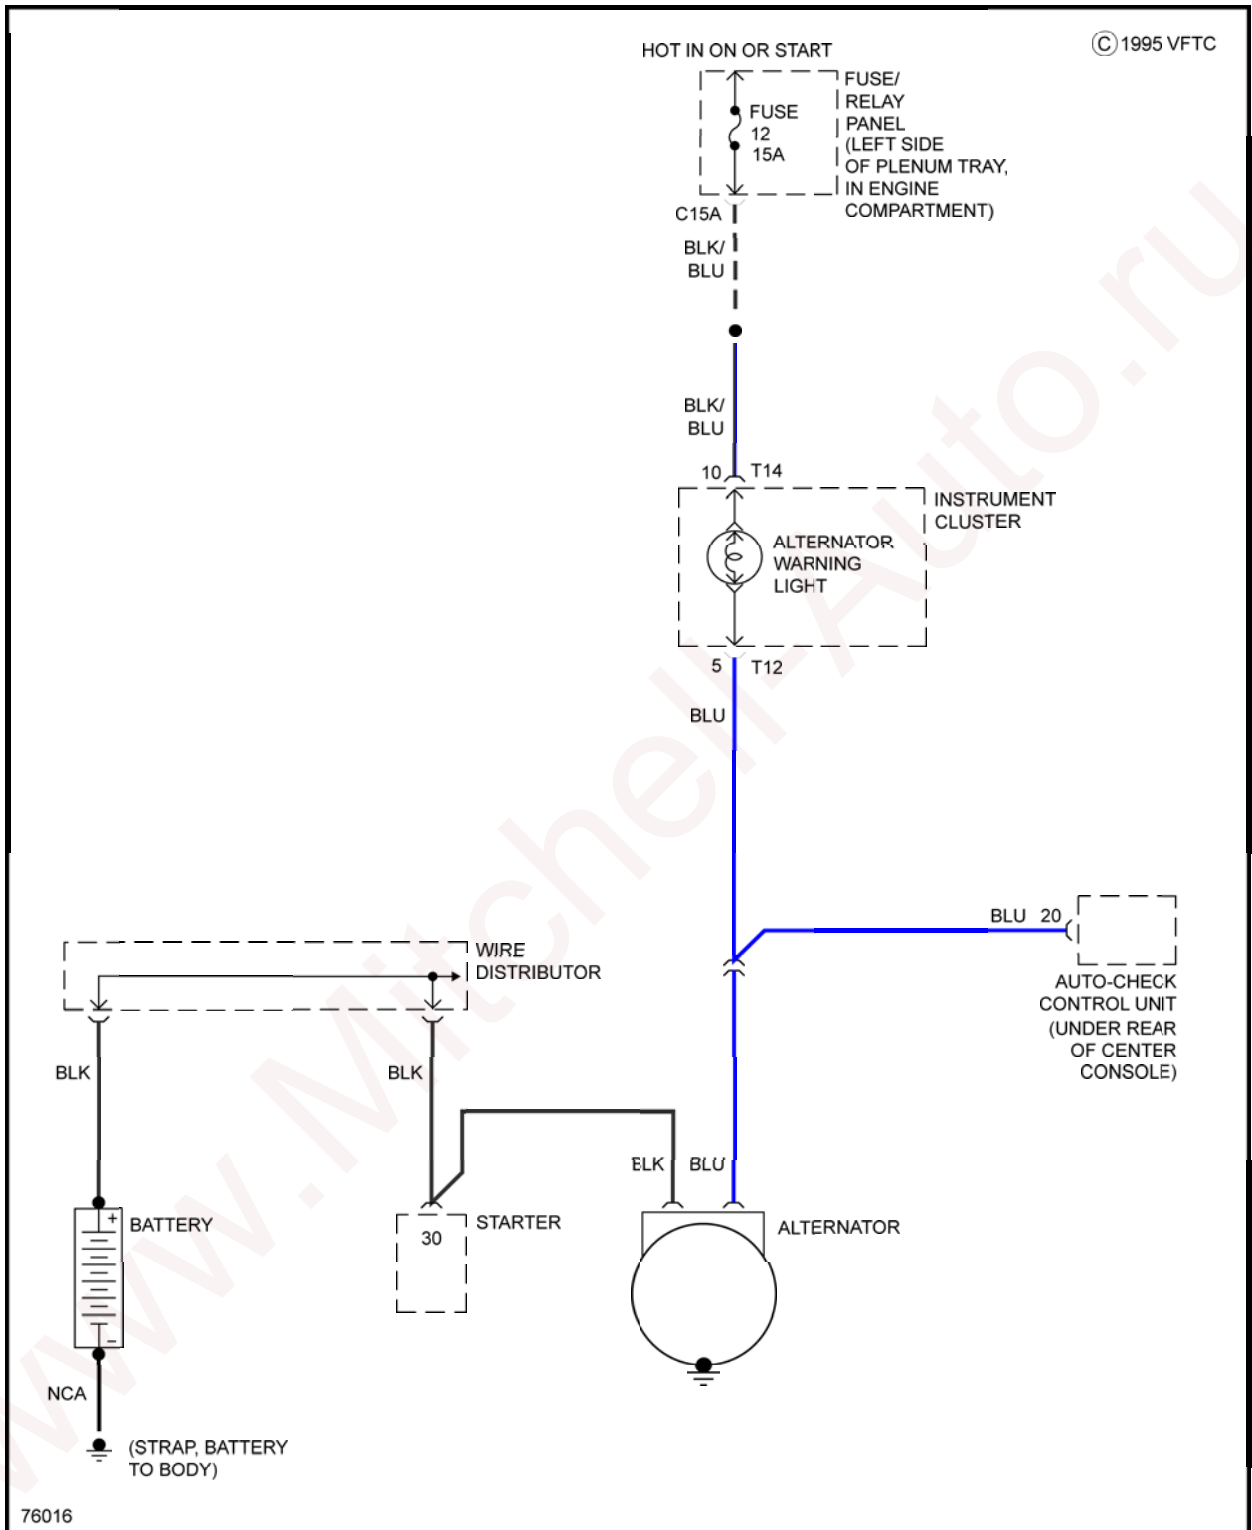

Fig. 9: Power Mirrors Circuit

EXCEPT TURBO

1985 Audi 5000 S

SYSTEM WIRING DIAGRAMS S Audi - 5000 S

Fig. 10: Except Turbo, Power Mirrors Circuit

TURBO

Fig. 11: Turbo, Power Mirrors Circuit

POWER WINDOWS

Fig. 12: Power Windows Circuit

EXCEPT TURBO

Fig. 13: Except Turbo, Power Windows Circuit

TURBO

Fig. 14: Turbo, Power Windows Circuit

RADIO

Fig. 15: Radio Circuit

STARTING/CHARGING

Fig. 16: Charging Circuit

Fig. 17: Starting Circuit

EXCEPT TURBO

Fig. 18: Except Turbo, Charging Circuit

Fig. 19: Except Turbo, Starting Circuit

TURBO

Fig. 20: Turbo, Charging Circuit

Fig. 21: Turbo, Starting Circuit