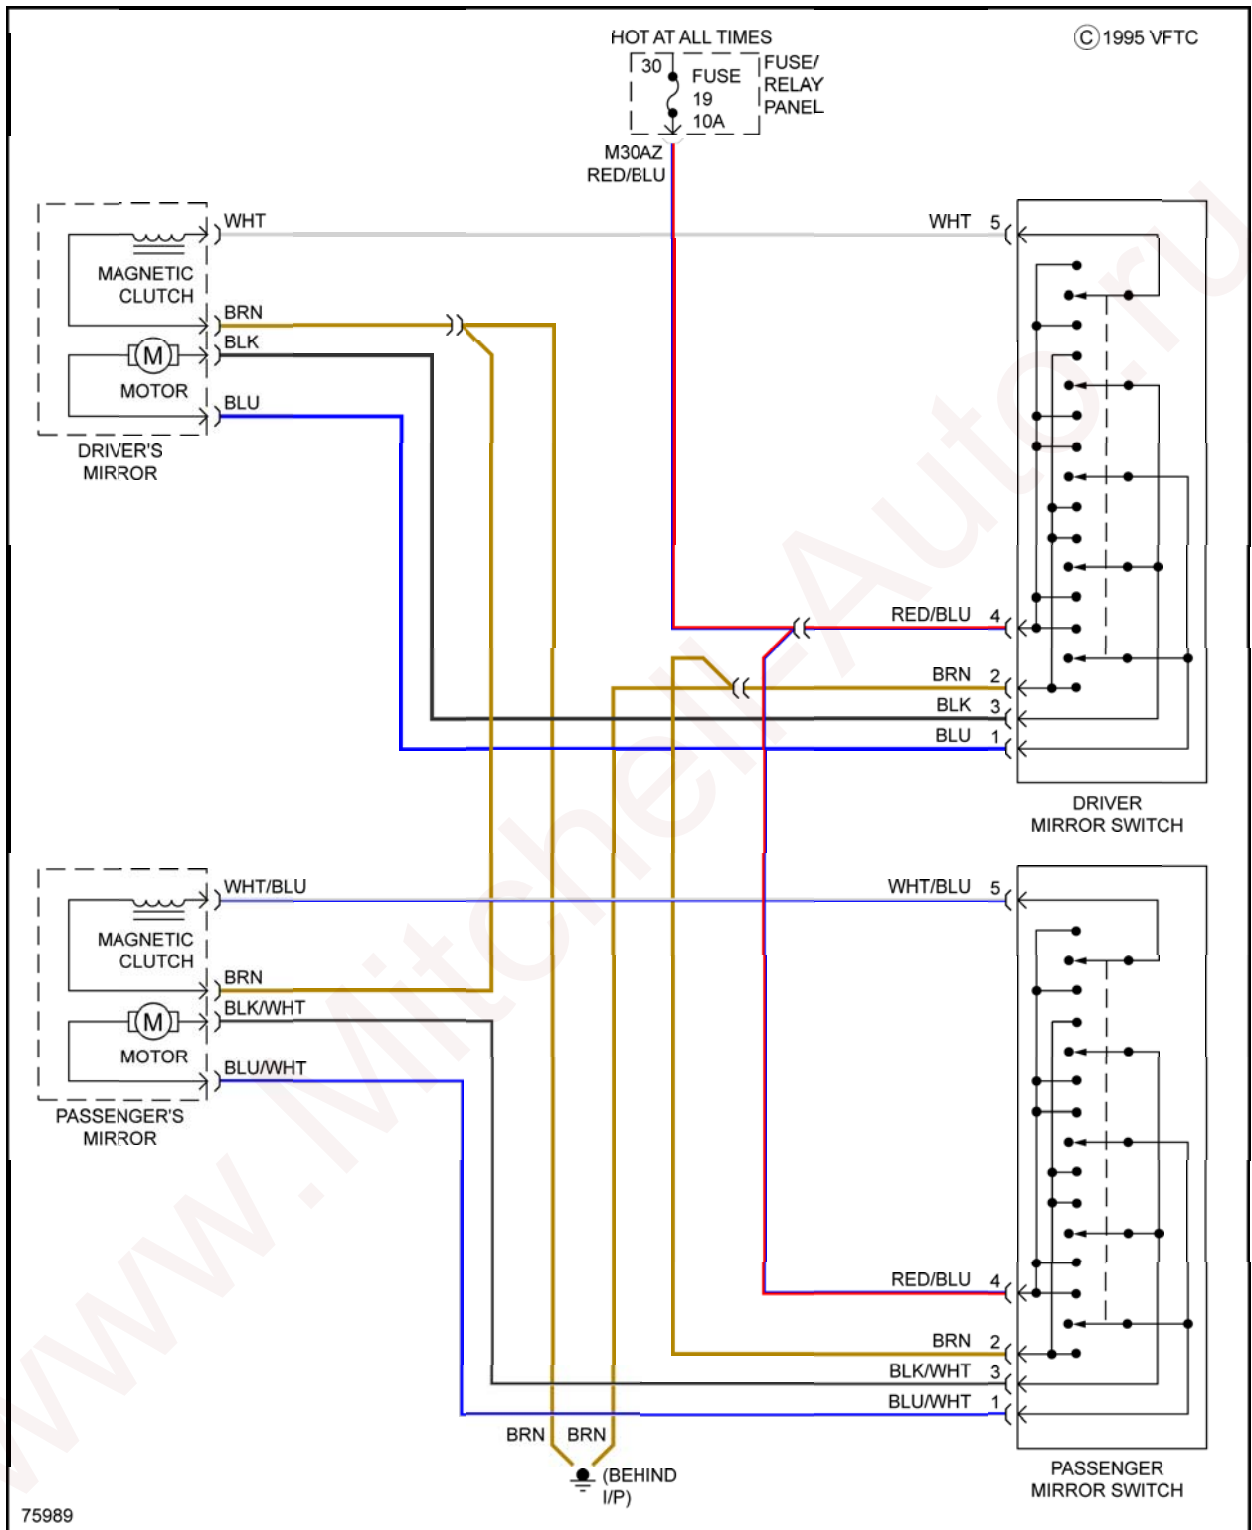

Fig. 3: Turbo, Cooling Fan Circuit

DEFOGGERS

Fig. 4: Defoggers Circuit

HORN

Fig. 5: Horn Circuit

MEMORY SYSTEMS

1985 Audi 500 S

SYSTEM WIRING DIAGRAMS S Audi - 500 S

Fig. 6: Memory Seat Circuit

POWER ANTENNA

Fig. 7: Power Antenna Circuit

POWER DOOR LOCKS

Fig. 8: Power Door Locks Circuit

POWER MIRRORS

1985 Audi 5000 S

SYSTEM WIRING DIAGRAMS S Audi - 5000 S

Fig. 9: Power Mirrors Circuit

EXCEPT TURBO

1985 Audi 5000 S

SYSTEM WIRING DIAGRAMS S Audi - 5000 S

Fig. 10: Except Turbo, Power Mirrors Circuit

TURBO

Fig. 11: Turbo, Power Mirrors Circuit

POWER WINDOWS

Fig. 12: Power Windows Circuit

EXCEPT TURBO

Fig. 13: Except Turbo, Power Windows Circuit

TURBO

Fig. 14: Turbo, Power Windows Circuit

RADIO

Fig. 15: Radio Circuit

STARTING/CHARGING