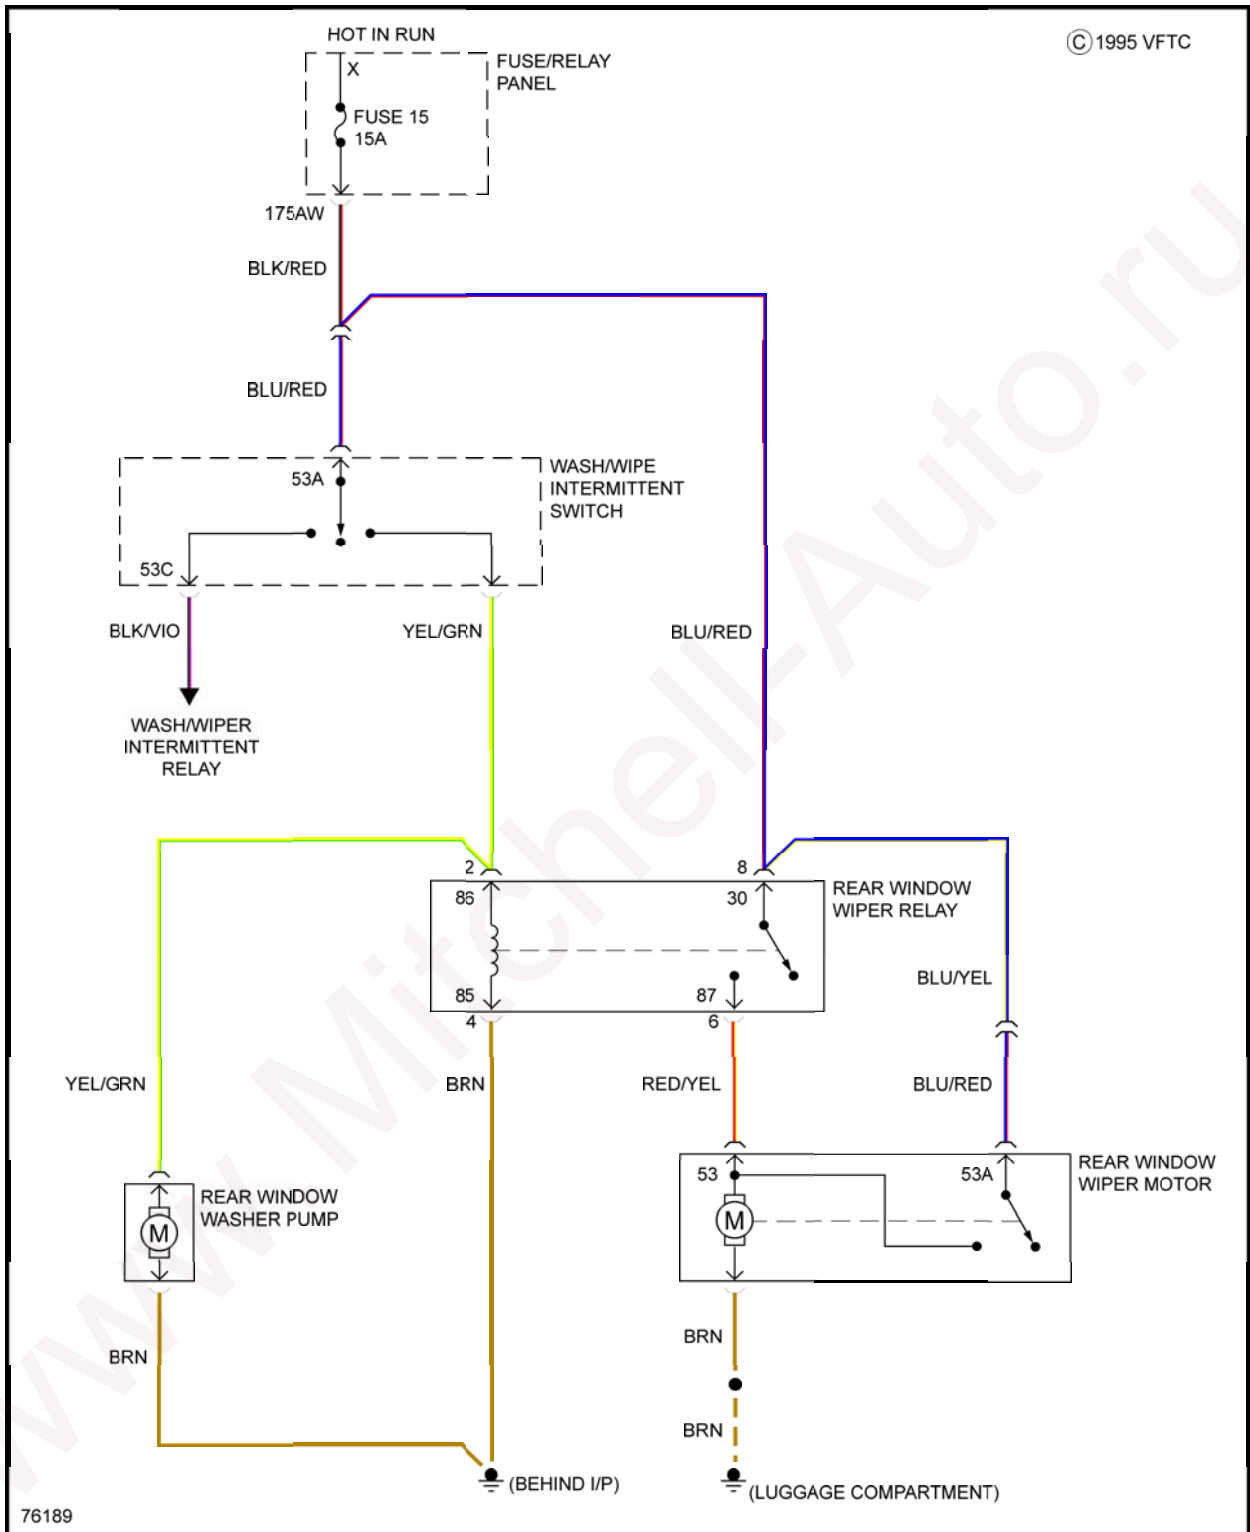

Fig. 9: Power Mirrors Circuit

EXCEPT TURBO

1985 Audi 5000 S

SYSTEM WIRING DIAGRAMS S Audi - 5000 S

Fig. 10: Except Turbo, Power Mirrors Circuit

TURBO

Fig. 11: Turbo, Power Mirrors Circuit

POWER WINDOWS

Fig. 12: Power Windows Circuit

EXCEPT TURBO

Fig. 13: Except Turbo, Power Windows Circuit

TURBO

Fig. 14: Turbo, Power Windows Circuit

RADIO

Fig. 15: Radio Circuit

STARTING/CHARGING

Fig. 16: Charging Circuit

Fig. 17: Starting Circuit

EXCEPT TURBO

Fig. 18: Except Turbo, Charging Circuit

Fig. 19: Except Turbo, Starting Circuit

TURBO

Fig. 20: Turbo, Charging Circuit

Fig. 21: Turbo, Starting Circuit

WIPER/WASHER

Fig. 22: Front Wiper/Washer Circuit

Fig. 23: Rear Wiper/Washer Circuit