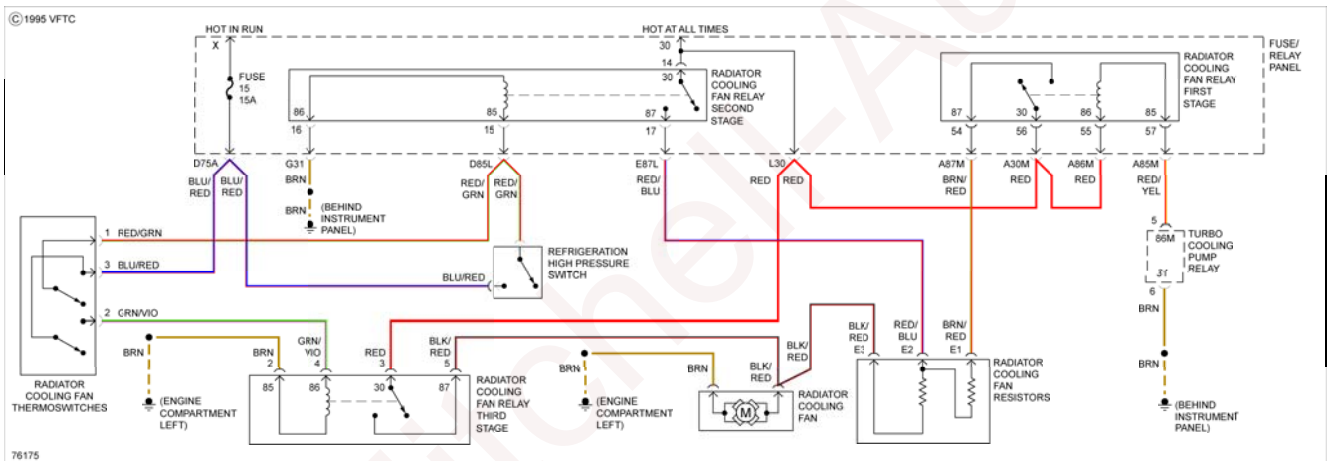

SYSTEM WIRING DIAGRAMS S

Audi - 5000 S

COOLING FAN

www.Mitchell-Auto.ru

Fig. 1: Cooling Fan Circuit

EXCEPT TURBO

Fig. 2: Except Turbo, Cooling Fan Circuit

TURBO

Fig. 3: Turbo, Cooling Fan Circuit

DEFOGGERS

Fig. 4: Defoggers Circuit

HORN

Fig. 5: Horn Circuit

MEMORY SYSTEMS

1985 Audi 500 S

SYSTEM WIRING DIAGRAMS S Audi - 500 S

Fig. 6: Memory Seat Circuit

POWER ANTENNA

Fig. 7: Power Antenna Circuit

POWER DOOR LOCKS

Fig. 8: Power Door Locks Circuit

POWER MIRRORS

1985 Audi 5000 S

SYSTEM WIRING DIAGRAMS S Audi - 5000 S