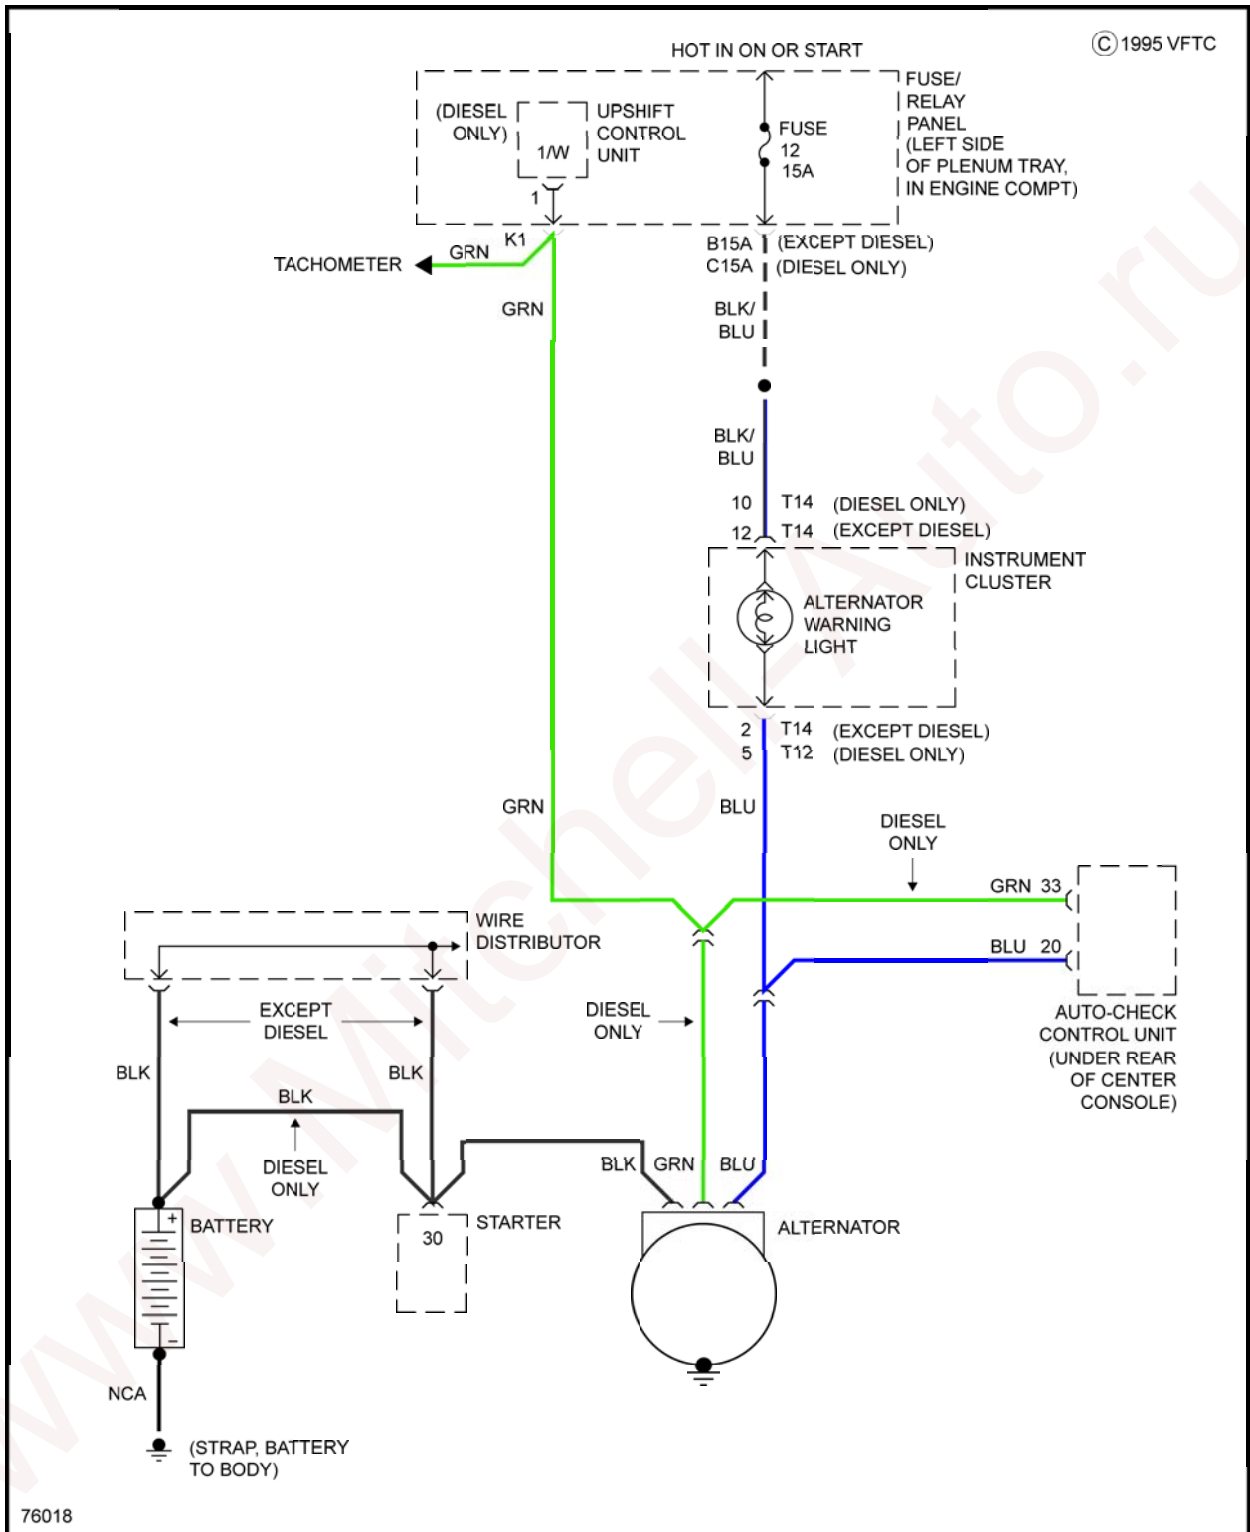

Fig. 9: Power Mirrors Circuit

EXCEPT TURBO

1985 Audi 5000 S

SYSTEM WIRING DIAGRAMS S Audi - 5000 S

Fig. 10: Except Turbo, Power Mirrors Circuit

TURBO

Fig. 11: Turbo, Power Mirrors Circuit

POWER WINDOWS

Fig. 12: Power Windows Circuit

EXCEPT TURBO

Fig. 13: Except Turbo, Power Windows Circuit

TURBO

Fig. 14: Turbo, Power Windows Circuit

RADIO

Fig. 15: Radio Circuit

STARTING/CHARGING

Fig. 16: Charging Circuit

Fig. 17: Starting Circuit

EXCEPT TURBO

Fig. 18: Except Turbo, Charging Circuit

Fig. 19: Except Turbo, Starting Circuit

TURBO

Fig. 20: Turbo, Charging Circuit

Fig. 21: Turbo, Starting Circuit

WIPER/WASHER

Fig. 22: Front Wiper/Washer Circuit

Fig. 23: Rear Wiper/Washer Circuit